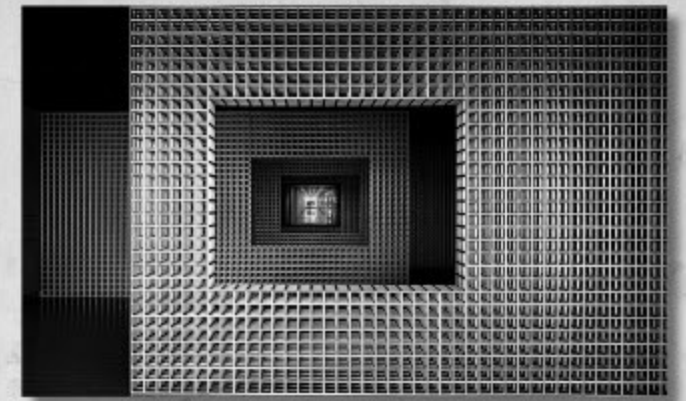

Living The Daylight | **Sully Yolanda Langi** | HISFA Yogyakarta
CETAK MONOKROM