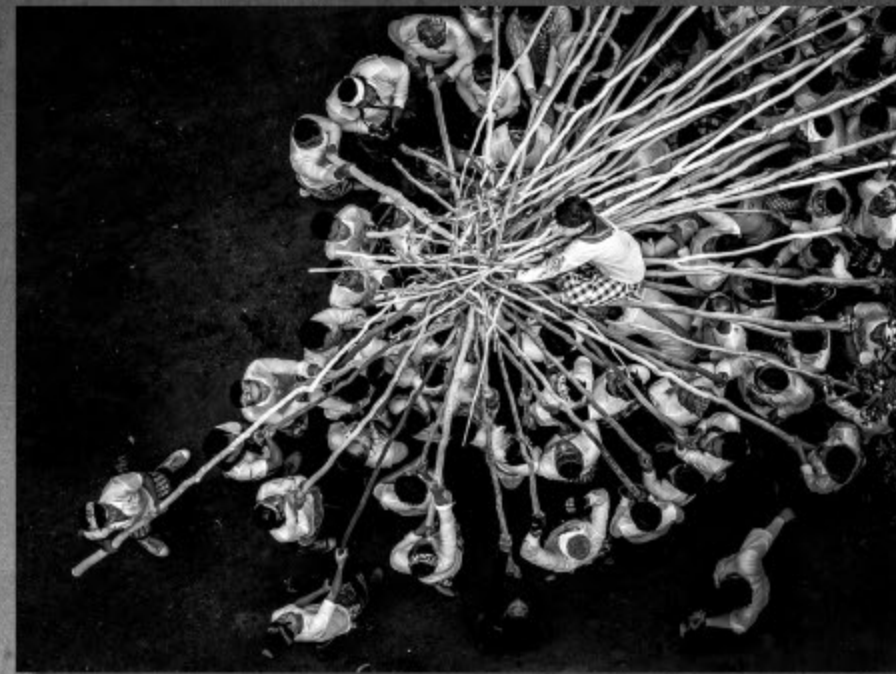

BRONZE MEDAL

- Paracycling Jawa Tengah | **Mawaruddin** | HISFA Yogyakarta
- Spirit Of Tradition | **Agung Wijaya** | PFB Denpasar
- Safety Riding | **I Dewa Nyoman Yaskara Dana** | PFB Denpasar
- Kamumu Waterfal | **Ika Cahyawati** | PFB Denpasar
- Magic Hands | **Yohan Raintung** | PSS Surabaya